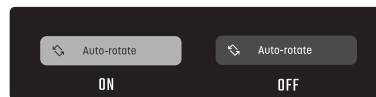

1. ENABLE SCREEN ROTATION

To turn rotation on or off, swipe down from the top of the Kitchen Tablet display and tap Auto-rotate.

if Auto-rotate button is not displayed, press

2. ROTATE THE KITCHEN TABLET

Lift the Kitchen Tablet and rotate it so the display is oriented the way you want, then tilt the kitchen tablet forward. The display will rotate.