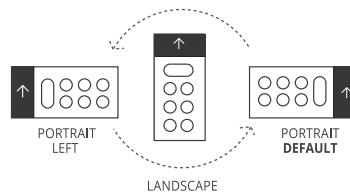

Please note: Some apps may not allow screen rotation.

CLEANING

HOW TO CLEAN THE KITCHEN TABLET DISPLAY

Wipe with a damp cloth

Do not submerge in water Not dishwasher safe

HOW TO CLEAN THE BAMBOO CUTTING BOARD

Remove the Bamboo Cutting Board from the Kitchen Tablet base and hand wash.

Not dishwasher safe

IN THE BOX

CONNECTED CHEF™ KITCHEN TABLET

BAMBOO CUTTING BOARD

110V/5V 2A POWER ADAPTER

2 METER (6.5 FT) USB-C CABLE

CONNECTED-CHEF.COM